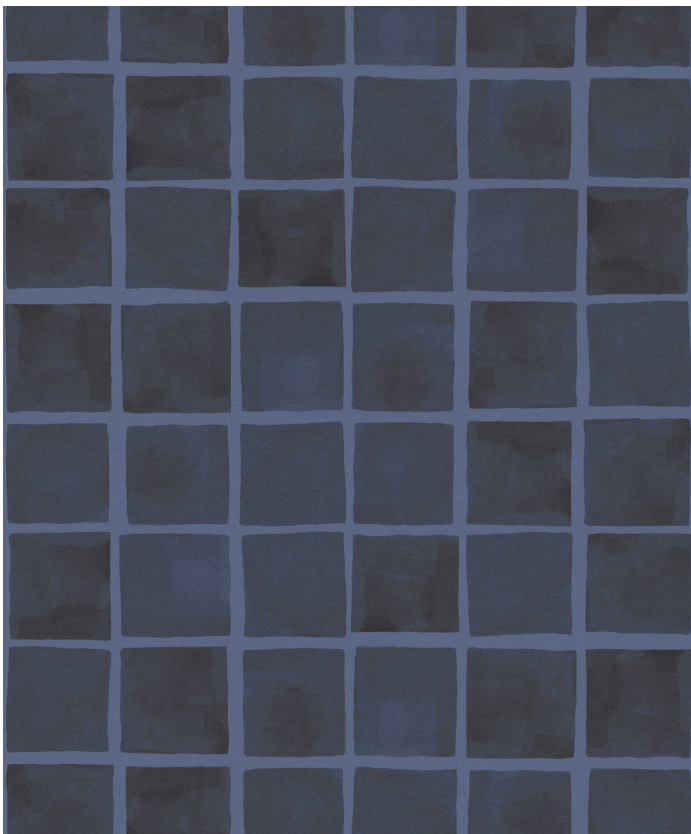

Carrée Wallpaper

Carrée, or square, features beautiful watercolour squares repeating across a subtly textured background, creating a steady and soothing addition to any space. Rough rather than rigid, this design will add structure to a room, without compromising on warmth. This bold geometric design would pair well with solid colors and surfaces, or other similar patterns in bedrooms, living areas, kitchens and bathrooms. Available in six colourways ranging from cool to warm tones to suit a range of interiors.

ROLL DIMENSIONS	24" (61.5cm) x 33ft (10.05m)
PATTERN REPEAT	24" (61.5cm)
PATTERN MATCH	Straight Match
FINISH	Pre-trimmed Butt Join
CLEANABILITY	Washable
USAGE	Domestic & Commercial
PRODUCT CODE	SP011

MILTON & KING