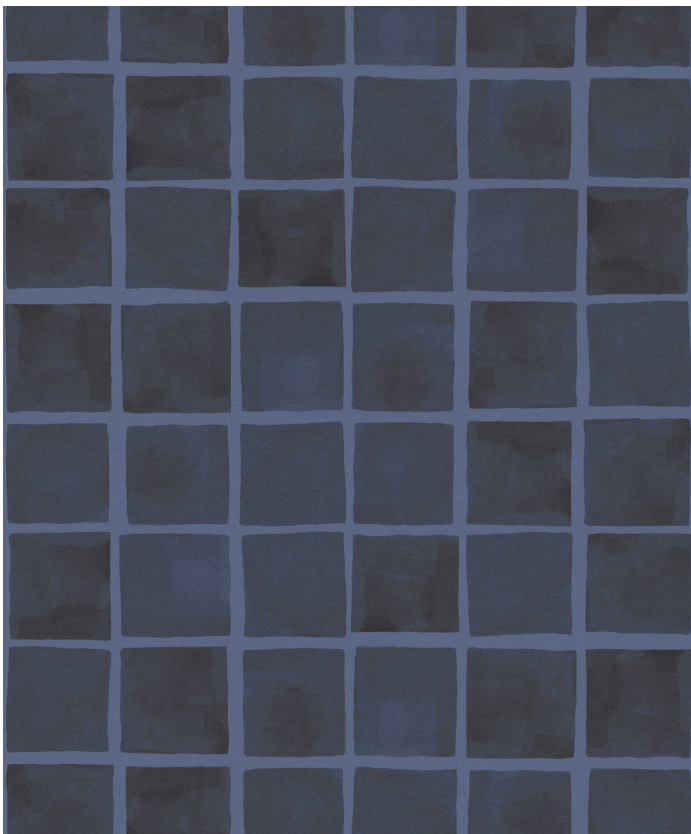

# Carrée Wallpaper

Carrée, or square, features beautiful watercolour squares repeating across a subtly textured background, creating a steady and soothing addition to any space. Rough rather than rigid, this design will add structure to a room, without compromising on warmth. This bold geometric design would pair well with solid colors and surfaces, or other similar patterns in bedrooms, living areas, kitchens and bathrooms. Available in six colourways ranging from cool to warm tones to suit a range of interiors.

ROLL DIMENSIONS	24" (61.5cm) x 33ft (10.05m)
PATTERN REPEAT	24" (61.5cm)
PATTERN MATCH	Straight Match
FINISH	Pre-trimmed Butt Join
CLEANABILITY	Washable
USAGE	Domestic & Commercial
PRODUCT CODE	SP011