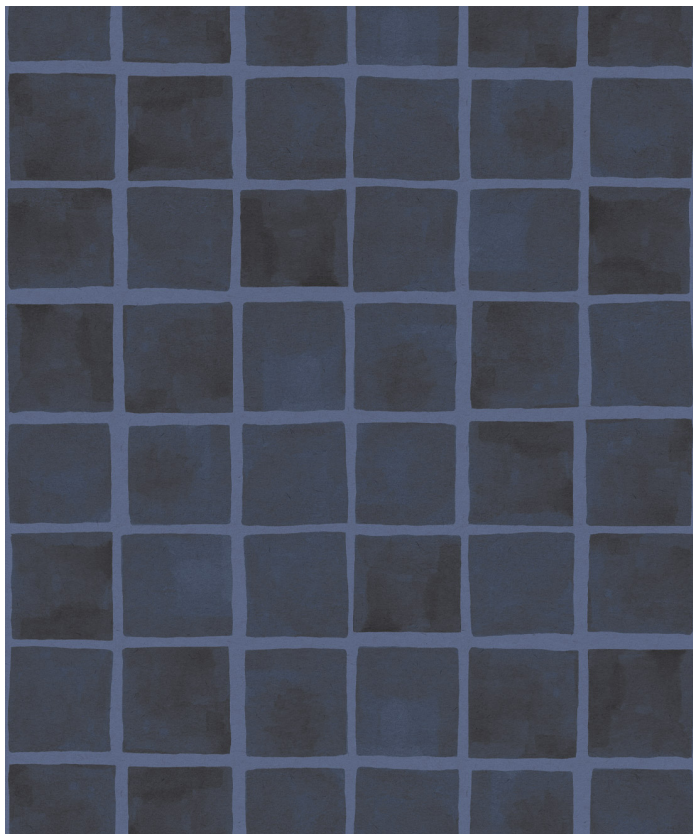

Carrée Wallpaper

Carrée, or square, features beautiful watercolour squares repeating across a subtly textured background, creating a steady and soothing addition to any space. Rough rather than rigid, this design will add structure to a room, without compromising on warmth. This bold geometric design would pair well with solid colors and surfaces, or other similar patterns in bedrooms, living areas, kitchens and bathrooms. Available in six colourways ranging from cool to warm tones to suit a range of interiors.

ROLL DIMENSIONS	24" (61.5cm) x 33ft (10.05m)
PATTERN REPEAT	24" (61.5cm)
PATTERN MATCH	Straight Match
FINISH	Pre-trimmed Butt Join
CLEANABILITY	Washable
USAGE	Domestic & Commercial
PRODUCT CODE	SP011

MILTON & KING