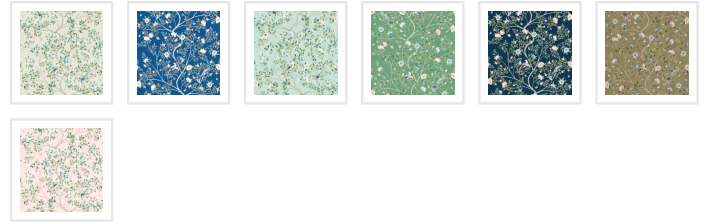

BETHANY LINZ

Camellia Tree Mural

Camellia Tree is a three-panel repeating mural featuring elegant birds nestled amongst the branches and flowers of a Camellia Tree. This design forms a part of artist Bethany Linz's Chinoiserie collection, which draws inspiration from spring florals. Hand-painted on stone henge paper using gouache, Camellia Tree's winding branches and bursting blooms will make your space feel larger and livelier. Available in seven colorways to suit a range of interiors.

Designed as panels that are 129.92" (330cm) high x 24" (61.5cm) wide.

Each roll comes with 3 panels. The horizontal pattern will repeat every 3 panels.

Note: Samples are provided for review of the material, pattern scale and print technique—they are not intended to be used for color matching purposes. There can be slight shifts in color between runs, so your wallpaper may vary slightly from sample coloring.

Please ensure that you order the correct amount as we do not guarantee that rolls printed in different batches will be an exact match.

ROLL DIMENSIONS	24" (61.5cm) x 32.48ft (9.9m)
PATTERN REPEAT	Every 3 Panels
PATTERN MATCH	Straight Match
FINISH	Pre-trimmed Butt Join
CLEANABILITY	Washable
USAGE	Domestic & Commercial
PRODUCT CODE	BL092P