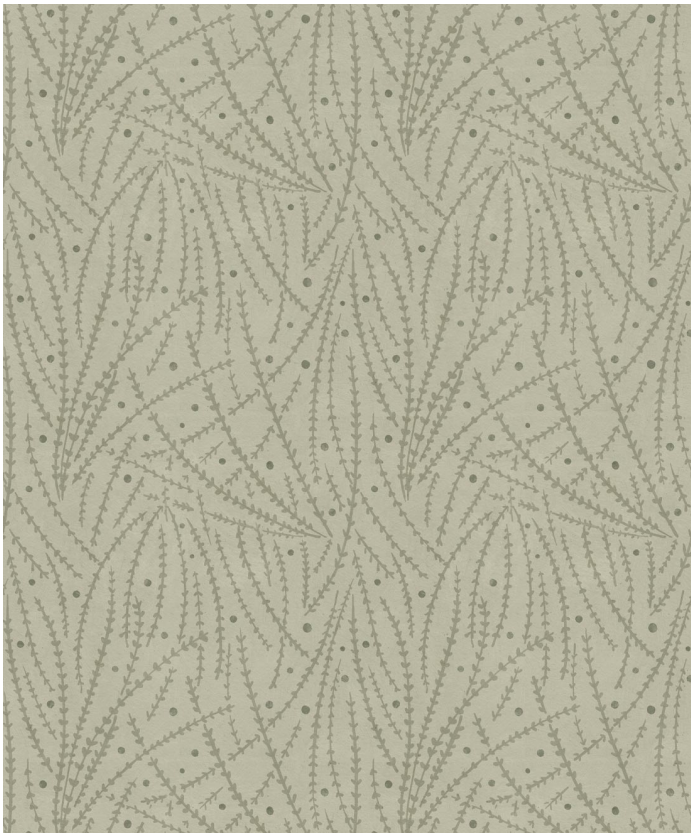

Brush Wallpaper

Inspired by the elegant beauty of tumbleweed, Brush Wallpaper features an abstract botanical bohemian vibe. Think of the subtle beauty of the high desert. It has a natural look and varied texture, giving it a richness that is both dreamy and grounded. It is versatile in both dark and light color ways.

ROLL DIMENSIONS	24" (61.5cm) x 33ft (10.05m)
MATERIAL/BASE	Low Sheen Non-Woven
PATTERN REPEAT	12" (30.75cm)
PATTERN MATCH	Straight Match
FINISH	Pre-trimmed Butt Join
CLEANABILITY	Washable
USAGE	Domestic & Commercial
PRODUCT CODE	WR538KO