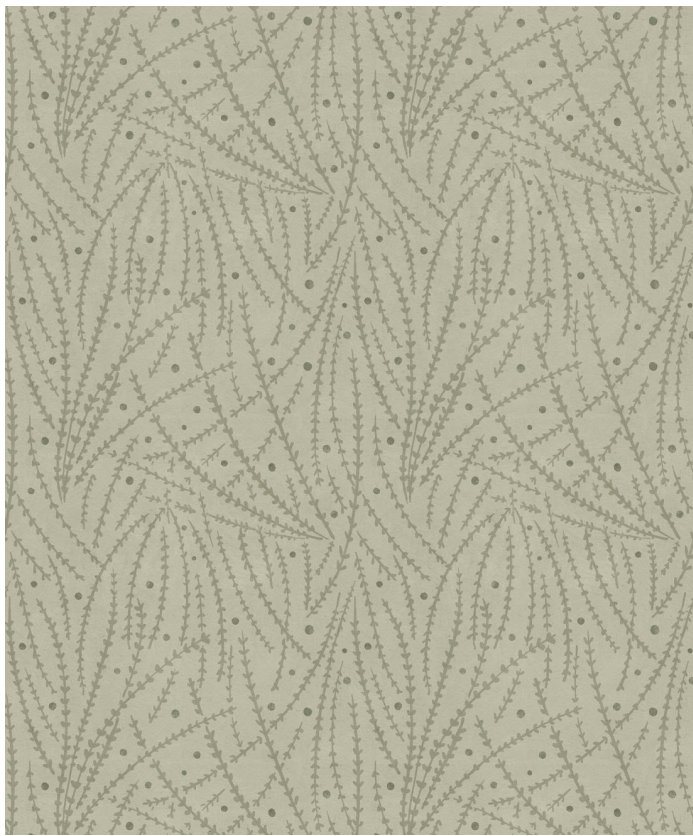

Brush Wallpaper

Inspired by the elegant beauty of tumbleweed, Brush Wallpaper features an abstract botanical bohemian vibe. Think of the subtle beauty of the high desert. It has a natural look and varied texture, giving it a richness that is both dreamy and grounded. It is versatile in both dark and light color ways.

ROLL DIMENSIONS	24" (61.5cm) x 33ft (10.05m)
PATTERN REPEAT	12" (30.75cm)
PATTERN MATCH	Straight Match
FINISH	Pre-trimmed Butt Join
CLEANABILITY	Washable
USAGE	Domestic & Commercial
PRODUCT CODE	WR538KO