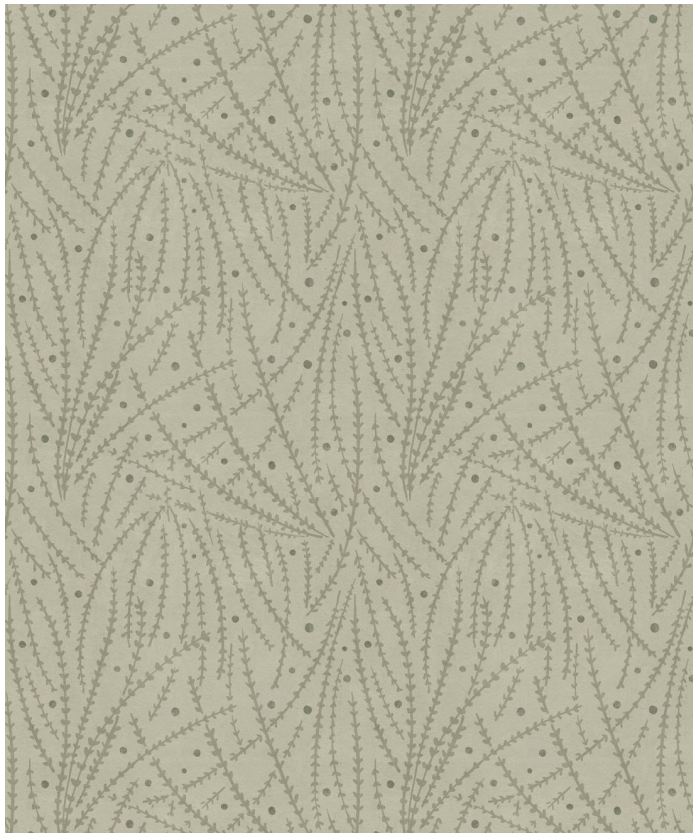

Brush Wallpaper

Inspired by the elegant beauty of tumbleweed, Brush Wallpaper features an abstract botanical bohemian vibe. Think of the subtle beauty of the high desert. It has a natural look and varied texture, giving it a richness that is both dreamy and grounded. It is versatile in both dark and light color ways.

ROLL DIMENSIONS	24" (61.5cm) x 33ft (10.05m)
PATTERN REPEAT	12" (30.75cm)
PATTERN MATCH	Straight Match
FINISH	Pre-trimmed Butt Join
CLEANABILITY	Washable
USAGE	Domestic & Commercial
PRODUCT CODE	WR538KO