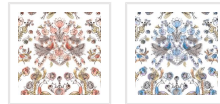

SIXHANDS

Briar Rose Wallpaper

Hand painted fresco style motifs bring a rich depth of inky texture, with naïve flora and fauna, capturing the nostalgia of provincial art. Briar Rose is a folk and watercolor painting style wallpaper. Creating a synergy of classical techniques in rich spicy shades of nature, suggesting an idyllic cottage garden from a distant romantic memory.

A gorgeous whimsical wallpaper perfect for a bathroom, bedroom or any living space. Its boho like feel will bring relaxed chills to any interior.

ROLL DIMENSIONS	24" (61.5cm) x 33ft (10.05m)
PATTERN REPEAT	27.5" (70cm)
PATTERN MATCH	Straight Match
FINISH	Pre-trimmed Butt Join
CLEANABILITY	Washable
USAGE	Domestic & Commercial
PRODUCT CODE	SIX040W