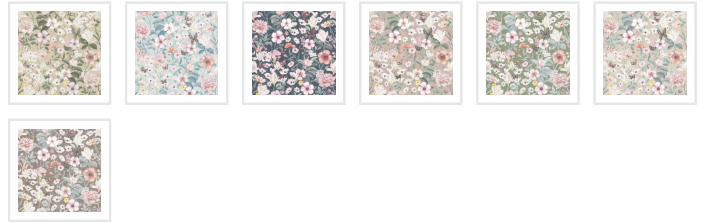

LA SEMILLA CASA

Barney Vintage Wallpaper

The Barney Vintage wallpaper emerged gracefully as a poignant ode to designer Allison Andrea-Maestas' Irish-Australian Grandfather, 'Barney' Sheedy. The companion piece to Barney Fields and Barney Joy, these designs capture Barney's lifelong devotion to cultivating the earth, gardening for beauty and sustenance and a deep affinity for all things botanical.

ROLL DIMENSIONS	24" (61.5cm) x 33ft (10.05m)
PATTERN REPEAT	30.7" (78cm)
PATTERN MATCH	Straight Match
FINISH	Pre-trimmed Butt Join
CLEANABILITY	Washable
USAGE	Domestic & Commercial
PRODUCT CODE	LSC001