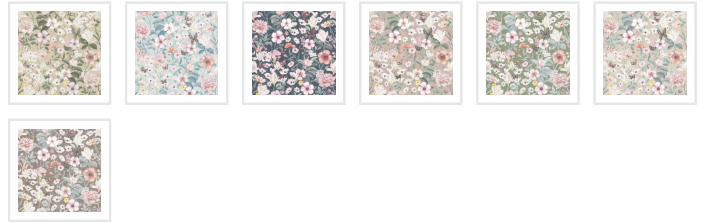

LA SEMILLA CASA

Barney Vintage Wallpaper

The Barney Vintage wallpaper emerged gracefully as a poignant ode to designer Allison Andrea-Maestas' Irish-Australian Grandfather, 'Barney' Sheedy. The companion piece to Barney Fields and Barney Joy, these designs capture Barney's lifelong devotion to cultivating the earth, gardening for beauty and sustenance and a deep affinity for all things botanical.

ROLL DIMENSIONS	24" (61.5cm) x 33ft (10.05m)
MATERIAL/BASE	Low Sheen Non-Woven
PATTERN REPEAT	30.7" (78cm)
PATTERN MATCH	Straight Match
FINISH	Pre-trimmed Butt Join
CLEANABILITY	Extra Washable
USAGE	Domestic & Commercial
PRODUCT CODE	LSC001