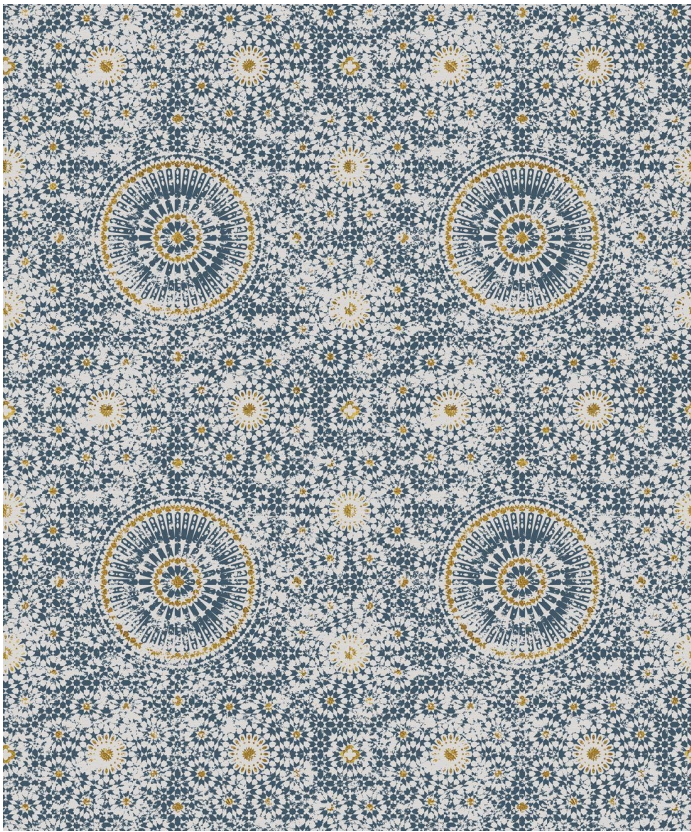

Abu Dhabi Wallpaper

Inspired by the unique architectural pattern designs of the middle east, Abu Dhabi is your passport to interior exoticness. A cultural wallpaper Inspired by places and spaces with unique cultural significance brought together by the universal language of beauty and harmony.

SUSTAINABILITY

- Made to order within 2-5 days using the latest eco-friendly printing tech. That means no over-production and waste like regular wallpaper brands.
- Our PVC Free wallpaper base is sourced from sustainably managed forests.
- We print all wallpapers using odorless water-based ink. GREENGUARD GOLD Certified to standards for low chemical emissions into indoor air.
- Milton & King's wallpapers are of the highest quality, are environmentally friendly, and totally 100% vinyl-free.

BATCHING & DELIVERY

- **Note:** Samples of this wallpaper are provided for review of the material, pattern scale and print technique – they are not intended to be used for color matching purposes. There can be slight shifts in color between runs, so your wallpaper may vary slightly from sample coloring.
- Please ensure that you order the correct amount as we do not guarantee that rolls printed in different batches will be an exact match.
- All Milton & King orders are printed and shipped with love from Dallas, Texas.
- Industry leading production times on all orders.

ROLL DIMENSIONS	24" (61.5cm) x 33ft (10.05m)
MATERIAL/BASE	Low Sheen Non-Woven
PATTERN REPEAT	24" (61.5cm)
PATTERN MATCH	Straight Match
FINISH	Pre-trimmed Butt Join
CLEANABILITY	Extra Washable
USAGE	Domestic & Commercial
PRODUCT CODE	KH001

MILTON & KING®

SHOWROOM ADDRESS & OPENING HOURS

Phone: 469.372.5774
900 Dragon Street
Design District
Dallas Texas 75207

Mon to Fri: 9am-5pm
Saturday: Closed
Sunday: Closed

GENERAL ENQUIRIES, ORDER & PRODUCTS

469.372.5774
Mon-Fri: 8am-5pm (CST)
support@miltonandking.com
www.miltonandking.com