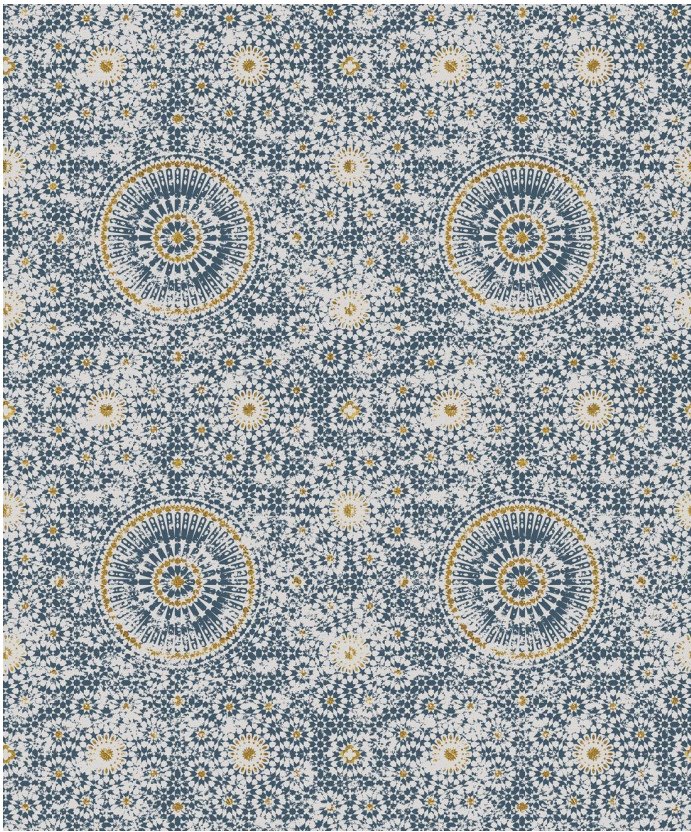

Abu Dhabi Wallpaper

Inspired by the unique architectural pattern designs of the middle east, Abu Dhabi is your passport to interior exoticness. A cultural wallpaper Inspired by places and spaces with unique cultural significance bought together by the universal language of beauty and harmony.

SUSTAINABILITY

- Made to order within 2-5 days using the latest eco-friendly printing tech. That means no over-production and waste like regular wallpaper brands.
- Our PVC Free wallpaper base is sourced from sustainably managed forests.
- We print all wallpapers using odorless water-based ink. GREENGUARD GOLD Certified to standards for low chemical emissions into indoor air.
- Milton & King's wallpapers are of the highest quality, are environmentally friendly, and totally 100% vinyl-free.

BATCHING & DELIVERY

- **Note:** Samples of this wallpaper are provided for review of the material, pattern scale and print technique – they are not intended to be used for color matching purposes. There can be slight shifts in color between runs, so your wallpaper may vary slightly from sample coloring.
- Please ensure that you order the correct amount as we do not guarantee that rolls printed in different batches will be an exact match.
- All Milton & King orders are printed and shipped with love from Dallas, Texas.
- Industry leading production times on all orders.

ROLL DIMENSIONS	24" (61.5cm) x 33ft (10.05m)
PATTERN REPEAT	24" (61.5cm)
PATTERN MATCH	Straight Match
FINISH	Pre-trimmed Butt Join
CLEANABILITY	Washable
USAGE	Domestic & Commercial
PRODUCT CODE	KH001

MILTON & KING

SHOWROOM ADDRESS & OPENING HOURS

Phone: (469) 372 5774   Mon to Fri: 9am-5pm
900 Dragon Street   (Walk-Ins: Welcome)
Design District   Saturday: Closed
Dallas Texas 75207   Sunday: Closed

GENERAL ENQUIRIES, ORDER & PRODUCTS

(469) 372 5774
8am – 5pm PST / Mon – Fri
support@miltonandking.com
www.miltonandking.com