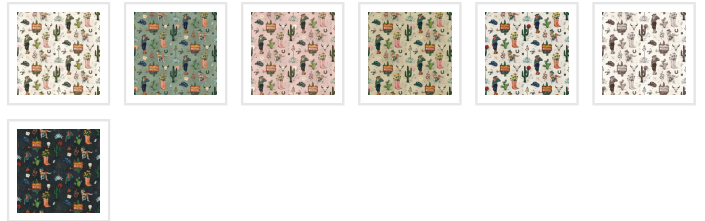

# Trail Tales Wallpaper

Trail Tales wallpaper is an evocative design that captures the very essence of exploration and adventure. The rugged, untamed trails and wide-open skies are filled with untold beauty, and this design perfectly captures the spirit of exploration and the challenges and serenity of a journey through these winding landscapes. Perfect for those who cherish adventure and the wonders of the wild frontier.