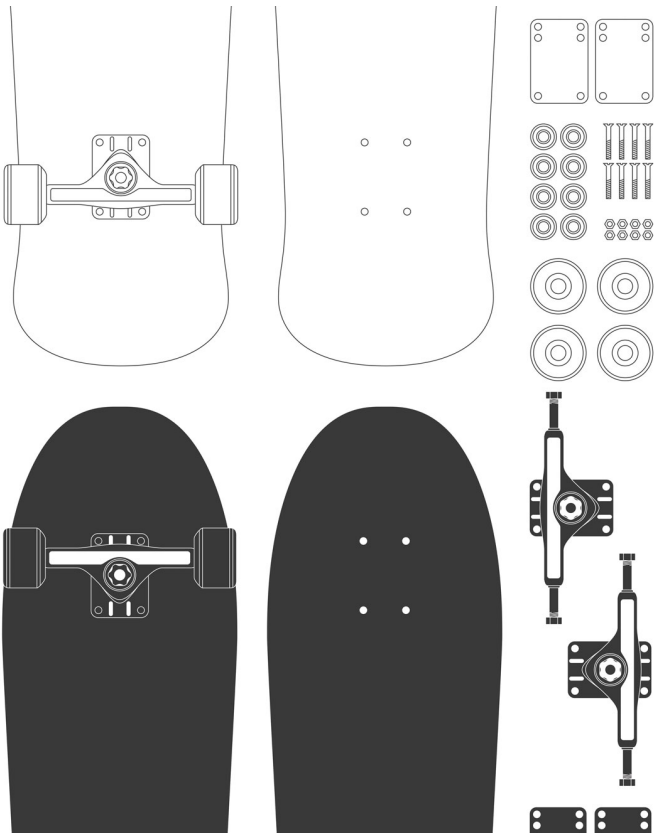

MUFFIN & MANI

Skate or Die Wallpaper

This one is for all the young punks, kickflippin' and 50/50 grinding. The perfect wallpaper for the aspiring Tony Hawk's bedroom. A cool design that will transform a teenagers bedroom.

ROLL DIMENSIONS	24" (61.5cm) x 33ft (10.05m)
PATTERN REPEAT	55" (140cm)
PATTERN MATCH	Offset Match
FINISH	Pre-trimmed Butt Join
CLEANABILITY	Washable
USAGE	Domestic & Commercial
PRODUCT CODE	MM0165W

MILTON & KING