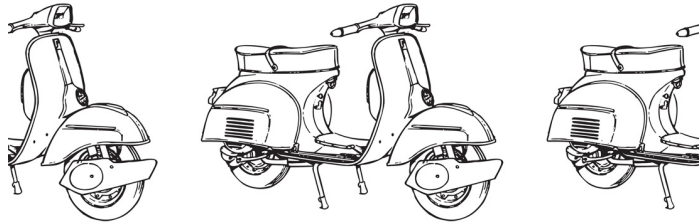

INGRID & MIKA

Scooters Wallpaper

Like the name suggests, this scooters wallpaper is a simple design using the classic imagery of a vespa. A little bit hipster and a little bit retro, this black on white wallpaper would look great in a motorbike shop, cafe, play room or even a boutique hotel foyer.

ROLL DIMENSIONS	24" (61.5cm) x 33ft (10.05m)
PATTERN REPEAT	18.1" (46cm)
PATTERN MATCH	Straight Match
FINISH	Pre-trimmed Butt Join
CLEANABILITY	Washable
USAGE	Domestic & Commercial
PRODUCT CODE	IM008

MILTON & KING