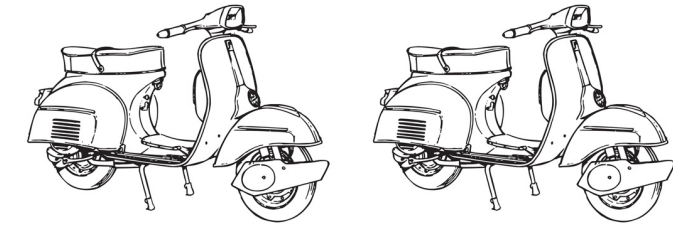

INGRID & MIKA

Scooters Wallpaper

Like the name suggests, this scooters wallpaper is a simple design using the classic imagery of a vespa. A little bit hipster and a little bit retro, this black on white wallpaper would look great in a motorbike shop, cafe, play room or even a boutique hotel foyer.

ROLL DIMENSIONS	24" (61.5cm) x 33ft (10.05m)
PATTERN REPEAT	18.1" (46cm)
PATTERN MATCH	Straight Match
FINISH	Pre-trimmed Butt Join
CLEANABILITY	Washable
USAGE	Domestic & Commercial
PRODUCT CODE	IM008

MILTON & KING