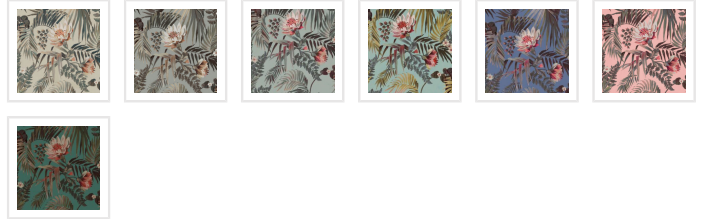

HOUSE OF HERAS

Majestic Palm Wallpaper

The Majestic Palm Wallpaper will have you filled with tropical bliss, dreaming of the bountiful Australian rainforest canopies with cascading palm trees, rich magnolias, and blossoming marshmallow flowers. This large scale design is a showstopper, instantly filling your space with drama. The perfect backdrop for those bold spaces. We love seeing these palms in both residential and commercial spaces providing that much needed airiness and lightness to any room.

ROLL DIMENSIONS	24" (61.5cm) x 33ft (10.05m)
PATTERN REPEAT	35" (89cm)
PATTERN MATCH	Offset Match
FINISH	Pre-trimmed Butt Join
CLEANABILITY	Washable
USAGE	Domestic & Commercial
PRODUCT CODE	HOH014

SUSTAINABILITY