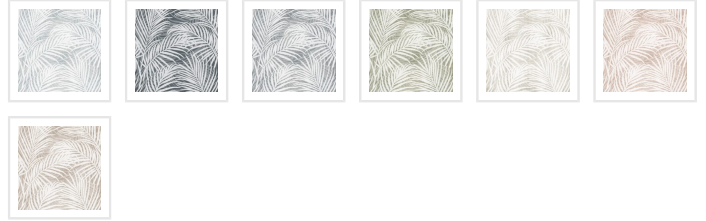

# Laguna Palms Wallpaper

Transform your space into a serene sanctuary with the Laguna Palms wallpaper from La Semilla Casa. This large tropical pattern, adorned with muted colours, exudes a spa-like tranquility. Let the gentle sway of palms create a peaceful retreat, inviting a tranquil and sophisticated ambiance into your surroundings.