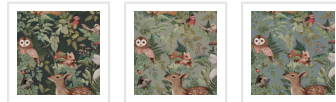

FLEUR HARRIS

In The Woods Wallpaper

Venture down the secret path and step into a whimsical adventure with the iconic In the Woods Wallpaper by Fleur Harris. Loved around the world for its lush and sophisticated illustrations featuring owls, rabbits, squirrels and a sleeping fox – In the Woods is timeless, transcending trends and appealing to all age groups. Whether creating an inspiring wonderland for a toddler's room or a sumptuous and magical walk-in robe, this whimsical wallpaper is a coveted classic that will be admired through the generations.

ROLL DIMENSIONS	24" (61.5cm) x 33ft (10.05m)
PATTERN REPEAT	48" (123cm)
PATTERN MATCH	Offset Match
FINISH	Pre-trimmed Butt Join
CLEANABILITY	Washable
USAGE	Domestic & Commercial
PRODUCT CODE	FH006ITW

MILTON & KING