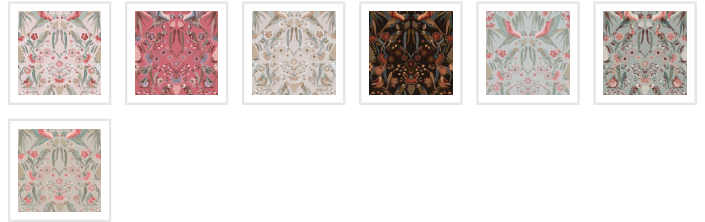

HOUSE OF HERAS

Gumnut Paradise Wallpaper

Watch closely as these rainbow lorikeets clamber and chatter amongst the flowering eucalyptus trees, seeking the delicious nectar from close-by, flowering gum blossoms. The Gumnut Paradise wallpaper is truly one-of-a-kind, soft blue, greys and pinks intertwining to create a delicate botanical backdrop. Watch these birds play all day in your bedroom or living space.

ROLL DIMENSIONS	24" (61.5cm) x 33ft (10.05m)
PATTERN REPEAT	67" (170cm)
PATTERN MATCH	Straight Match
FINISH	Pre-trimmed Butt Join
CLEANABILITY	Washable
USAGE	Domestic & Commercial
PRODUCT CODE	HOH012

MILTON & KING