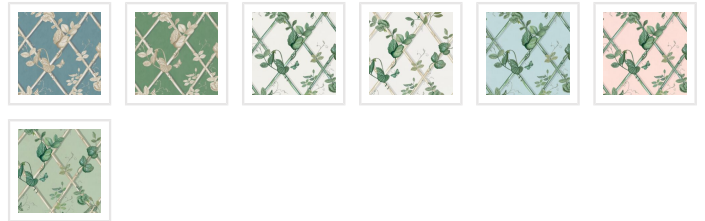

# Grande Ivy Wallpaper

Create a soothing indoor sanctuary with the Grande Ivy Wallpaper from Maine House Interiors. This effortlessly elegant design is overflowing with verdant foliage, creating a serene backdrop that will suit any interior, from the fresh and contemporary to a more traditional aesthetic. Renowned as a symbol of growth and vitality, the ivy plant is the perfect addition to a space that needs to feel harmonious and tranquil, to invite guests to relax and embrace the rejuvenating power of nature. This simple, yet powerful design will easily harmonise with existing décor and allow your furnishings to truly shine.

*Manufactured as a double width design (set) requiring 2 rolls, A+B to complete the horizontal repeat. One set is equivalent to 133 sq. ft. or (12.3 sq. m.).*

ROLL DIMENSIONS	24" (61.5cm) x 33ft (10.05m)
PATTERN REPEAT	33" (84cm)
PATTERN MATCH	Straight Match
FINISH	Pre-trimmed Butt Join
CLEANABILITY	Washable
USAGE	Domestic & Commercial
PRODUCT CODE	MHI009