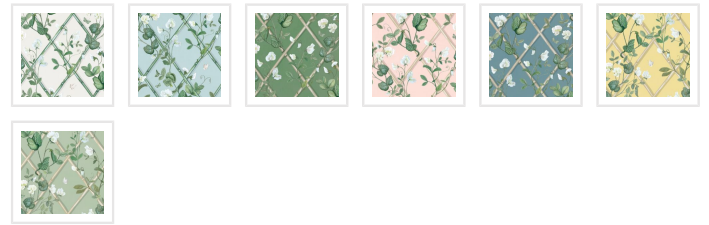

MAINE HOUSE INTERIORS

Grande Climbing Sweet Pea Wallpaper

The Grande Climbing Sweet Pea Wallpaper from Maine House Interiors is a larger-than-life tribute to a delicate floral from designer Amy Spargo's very own backyard. Each meticulously hand-painted detail captures the essence of sweet pea flowers in various stages of growth, showcasing their charm and exquisite form. Intertwining vines and blossoming flowers create an enchanting backdrop that will make your interior feel more sophisticated, tranquil and add a touch of botanical splendour. Available in a range of colourways to suit all interiors, from rich, moody blues to soft, airy pastels and creams.

Manufactured as a double width design (set) requiring 2 rolls, A+B to complete the horizontal repeat. One set is equivalent to 133 sq. ft. or (12.3 sq. m.).

ROLL DIMENSIONS	24" (61.5cm) x 33ft (10.05m)
PATTERN REPEAT	33" (84cm)
PATTERN MATCH	Straight Match
FINISH	Pre-trimmed Butt Join
CLEANABILITY	Washable
USAGE	Domestic & Commercial
PRODUCT CODE	MHI004

BATCHING & DELIVERY

- **Note:** Samples of this wallpaper are provided for review of the material, pattern scale and print technique - they are not intended to be used for colour matching purposes. There can be slight shifts in colour between runs, so your wallpaper may vary slightly from sample coloring.
- Please ensure that you order the correct amount as we do not guarantee that rolls printed in different batches will be an exact match.
- All Milton & King orders are printed and shipped with love from Toowoomba, Queensland.
- Industry leading production times on all orders.