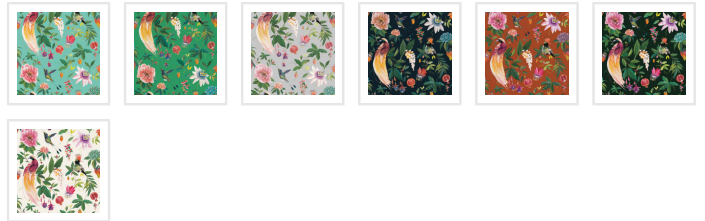

# Gardenia Wallpaper

Hand-painted in gouache in our UK studio, Gardenia is a celebration of the beauty and abundance of Mother Nature. Inspired by the fauna and flora of exotic pastures, the design features an array of birds of paradise in a sea of luscious flowers, fruits and foliage. Gardenia boasts versatility and is available in a wide selection of bright and beautiful colourways, from rich jewel tones to soft and sophisticated pastel palettes to suit every taste.