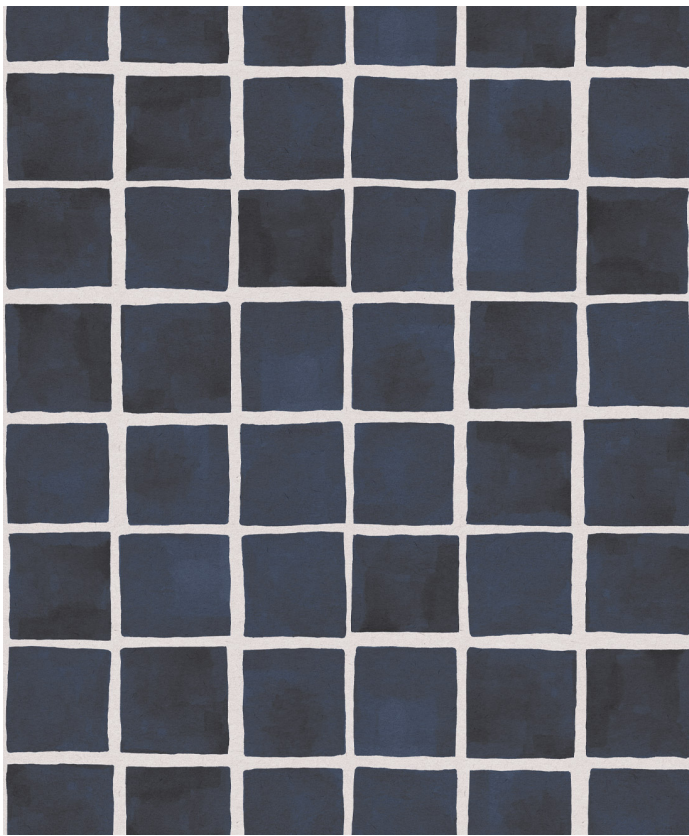

Carrée Wallpaper

Carrée, or square, features beautiful watercolour squares repeating across a subtly textured background, creating a steady and soothing addition to any space. Rough rather than rigid, this design will add structure to a room, without compromising on warmth. This bold geometric design would pair well with solid colors and surfaces, or other similar patterns in bedrooms, living areas, kitchens and bathrooms. Available in six colourways ranging from cool to warm tones to suit a range of interiors.

ROLL DIMENSIONS	24" (61.5cm) x 33ft (10.05m)
PATTERN REPEAT	24" (61.5cm)
PATTERN MATCH	Straight Match
FINISH	Pre-trimmed Butt Join
CLEANABILITY	Washable
USAGE	Domestic & Commercial
PRODUCT CODE	SP011

MILTON & KING