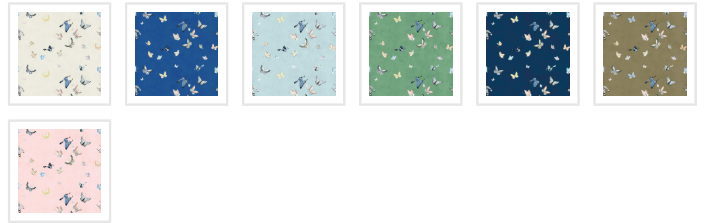

BETHANY LINZ

Butterflies Wallpaper

The Butterflies Wallpaper forms a part of Bethany Linz's Chinoiserie collection, a selection of hand-painted wallpapers inspired by the traditional style and the season of spring. Taken directly from the Spring Landscape Mural from the same collection, this beautiful and fun design features various patterned butterflies taking flight across the wall. Perfect for a child's bedroom, playroom or any space that needs a touch of delicate motion.

Note: Samples are provided for review of the material, pattern scale and print technique—they are not intended to be used for colour matching purposes. There can be slight shifts in colour between runs, so your wallpaper may vary slightly from sample colouring.

Please ensure that you order the correct amount as we do not guarantee that rolls printed in different batches will be an exact match.

ROLL DIMENSIONS	24" (61.5cm) x 33ft (10.05m)
PATTERN REPEAT	16.2" (41cm)
PATTERN MATCH	Straight Match
FINISH	Pre-trimmed Butt Join
CLEANABILITY	Washable
USAGE	Domestic & Commercial
PRODUCT CODE	BL090