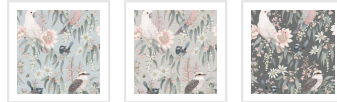

FLEUR HARRIS

# Bush Melody Wallpaper

In her much-loved whimsical and detailed style, Fleur Harris has interpreted the beauty of Australia's Flora and Fauna for her magnificent Bush Melody Wallpaper. Eucalyptus leaves rest on a gentle breeze that winds through waratahs and wattle, while cheeky cockatoos chatter with their fairy wren friends. Bush Melody is a visual cacophony, abundant with enchanting foliage and native flowers – all illustrated in a beautiful, calming colour palette. This delightful collection lends itself as perfectly to a nursery or child's room as it does to a grown up's bedroom or retail space.