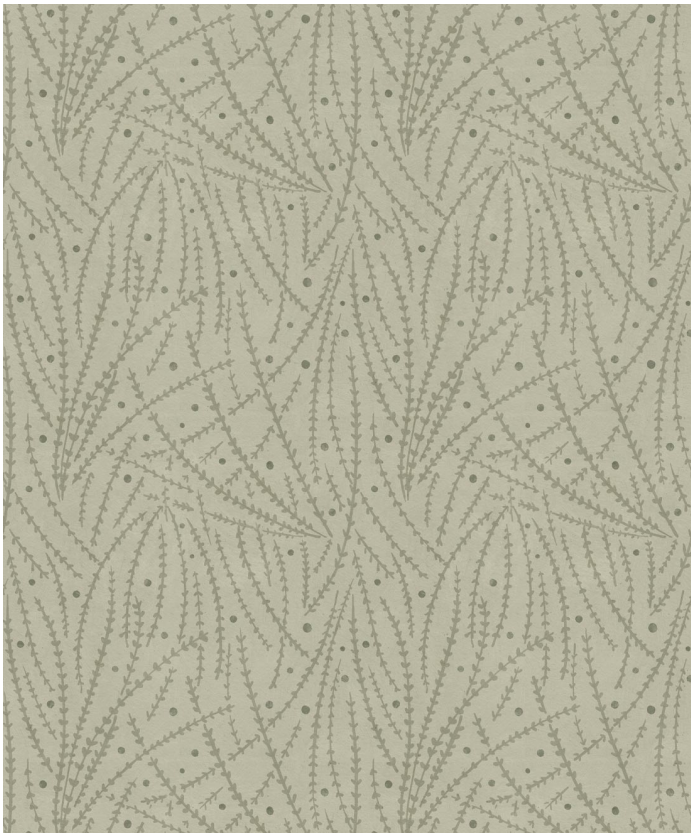

# Brush Wallpaper

Inspired by the elegant beauty of tumbleweed, Brush Wallpaper features an abstract botanical bohemian vibe. Think of the subtle beauty of the high desert. It has a natural look and varied texture, giving it a richness that is both dreamy and grounded. It is versatile in both dark and light colour ways.

ROLL DIMENSIONS	24" (61.5cm) x 33ft (10.05m)
PATTERN REPEAT	12" (30.75cm)
PATTERN MATCH	Straight Match
FINISH	Pre-trimmed Butt Join
CLEANABILITY	Washable
USAGE	Domestic & Commercial
PRODUCT CODE	WR538KO