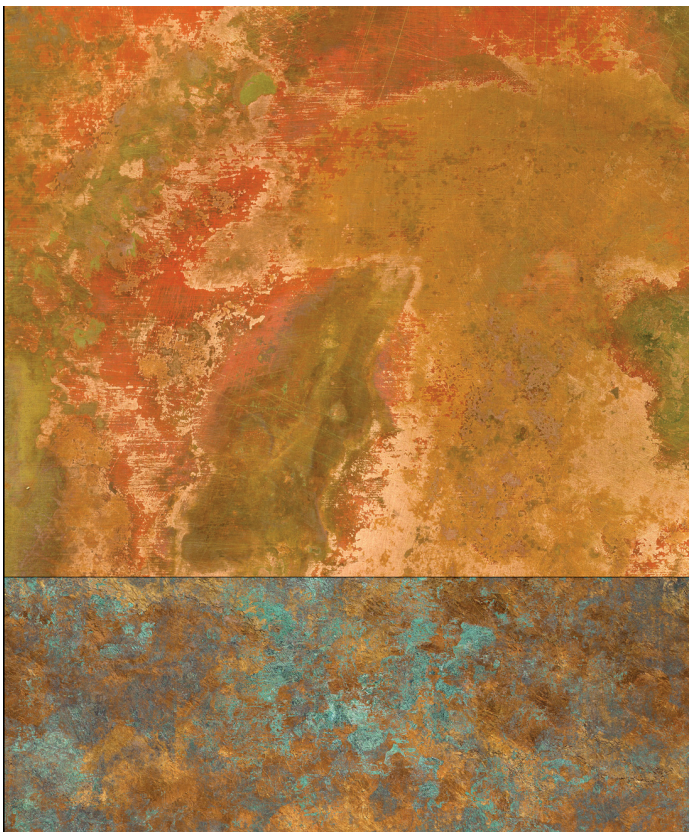

KEMRA

Bronze & Copper Wallpaper

Now you can tap into the popular industrial interior style with very little effort. This sublime metal wallpaper perfectly replicates the look which adorns many a wall in the lofts, bars and cafes throughout the world's trendiest cities. The metal effect created by a series of aged, rustic metal squares is simply stunning and is the perfect foundation to create your industrial room. The variations in the colour between the 'rust' and the vibrant shades beneath give you an awesome palate to play with when it comes to selecting your furnishings and floor coverings.

SUSTAINABILITY

- Made to order within 2-5 days using the latest eco-friendly printing tech. That means no over-production and waste like regular wallpaper brands.
- Our PVC Free wallpaper base is sourced from sustainably managed forests.
- We print all wallpapers using odorless water-based ink. GREENGUARD GOLD Certified to standards for low chemical emissions into indoor air.
- Milton & King's wallpapers are of the highest quality, are environmentally friendly, and totally 100% vinyl-free.

BATCHING & DELIVERY

- **Note:** Samples of this wallpaper are provided for review of the material, pattern scale and print technique - they are not intended to be used for colour matching purposes. There can be slight shifts in colour between runs, so your wallpaper may vary slightly from sample coloring.
- Please ensure that you order the correct amount as we do not guarantee that rolls printed in different batches will be an exact match.
- All Milton & King orders are printed and shipped with love from Toowoomba, Queensland.
- Industry leading production times on all orders.