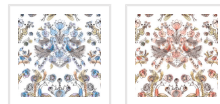

SIXHANDS

Briar Rose Wallpaper

Hand painted fresco style motifs bring a rich depth of inky texture, with naïve flora and fauna, capturing the nostalgia of provincial art. Briar Rose's folk and watercolour painting style creates a synergy of classical techniques in rich spicy shades of nature, suggesting an idyllic cottage garden from a distant romantic memory.

A gorgeous whimsical wallpaper perfect for a bathroom, bedroom or any living space. Its boho like feel will bring relaxed chills to any interior.

ROLL DIMENSIONS	24" (61.5cm) x 33ft (10.05m)
PATTERN REPEAT	27.5" (70cm)
PATTERN MATCH	Straight Match
FINISH	Pre-trimmed Butt Join
CLEANABILITY	Washable
USAGE	Domestic & Commercial
PRODUCT CODE	SIX040W