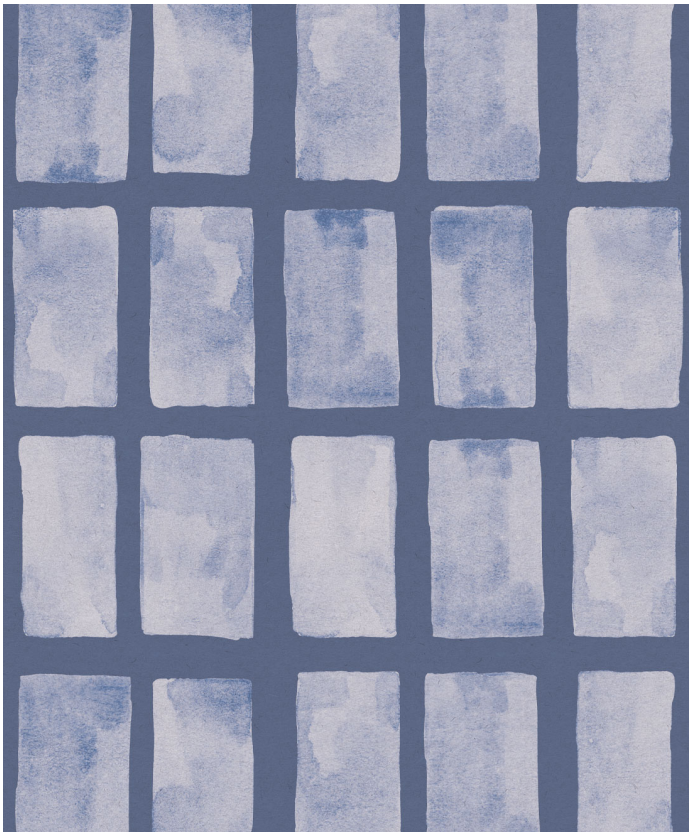

SAINT PIERRE AUSTRALIA

Barre Wallpaper

The strong, stable geometric repetition of the Barres Wallpaper design from Saint Pierre Australia creates a bold and soothing backdrop for any space. The gentle watercolour texture will invite depth and warmth to your home or office, while remaining subtle enough not to detract from other features in the space. Available in six beautiful colourways, this design will suit anything from a child's bedroom to an office reception, and everything in between.

SUSTAINABILITY

- Made to order within 2-5 days using the latest eco-friendly printing tech. That means no over-production and waste like regular wallpaper brands.
- Our PVC Free wallpaper base is sourced from sustainably managed forests.
- We print all wallpapers using odorless water-based ink. GREENGUARD GOLD Certified to standards for low chemical emissions into indoor air.
- Milton & King's wallpapers are of the highest quality, are environmentally friendly, and totally 100% vinyl-free.

BATCHING & DELIVERY

- **Note:** Samples of this wallpaper are provided for review of the material, pattern scale and print technique – they are not intended to be used for colour matching purposes. There can be slight shifts in colour between runs, so your wallpaper may vary slightly from sample coloring.
- Please ensure that you order the correct amount as we do not guarantee that rolls printed in different batches will be an exact match.
- All Milton & King orders are printed and shipped with love from Toowoomba, Queensland.
- Industry leading production times on all orders.

ROLL DIMENSIONS	24" (61.5cm) x 33ft (10.05m)
PATTERN REPEAT	24" (61.5cm)
PATTERN MATCH	Straight Match
FINISH	Pre-trimmed Butt Join
CLEANABILITY	Washable
USAGE	Domestic & Commercial
PRODUCT CODE	SP010

MILTON & KING