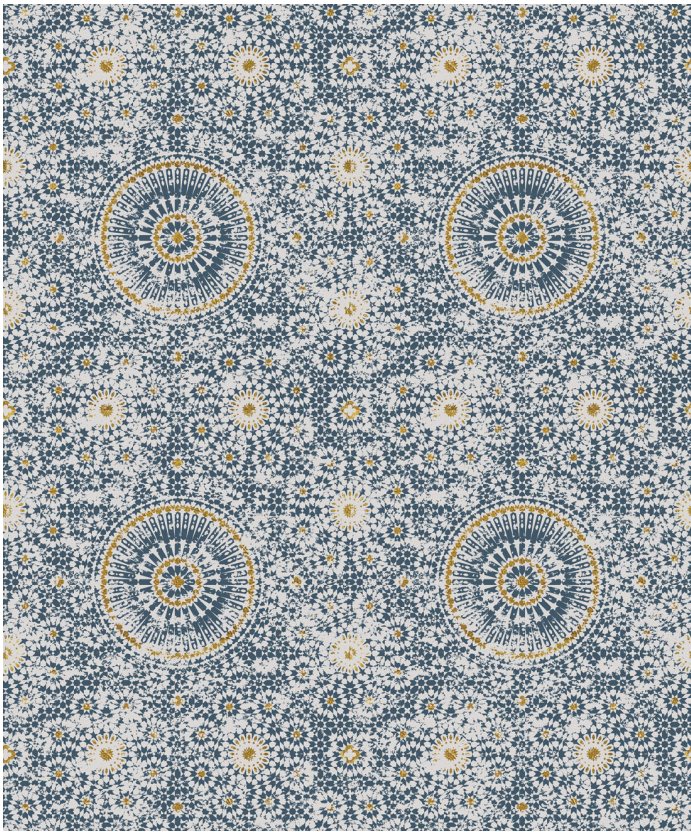

Abu Dhabi Wallpaper

Inspired by the unique architectural pattern designs of the middle east, Abu Dhabi is your passport to interior exoticness. A cultural wallpaper Inspired by places and spaces with unique cultural significance brought together by the universal language of beauty and harmony.

| | |
|-----------------|------------------------------|
| ROLL DIMENSIONS | 24" (61.5cm) x 33ft (10.05m) |
| PATTERN REPEAT | 24" (61.5cm) |
| PATTERN MATCH | Straight Match |
| FINISH | Pre-trimmed Butt Join |
| CLEANABILITY | Washable |
| USAGE | Domestic & Commercial |
| PRODUCT CODE | KH001 |